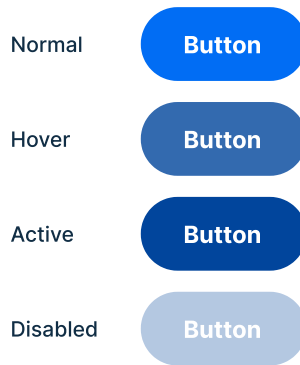

STYLE GUIDE

Brand Colors

Représente l'image de marque Sharesub

Natural Colors

Utilisé pour le texte et arrière plan

Interface Colors

Utilisé pour les éléments de l'interface

Typography

Style Name	Front Size	Line Height	Weight	Sample
t-l-72px(80px)-ExtraBold	72px	80px	ExtraBold	The quick brown fox jumps over the lazy dog
t5-32px(40px)-Bold	32px	40px	Bold	The quick brown fox jumps over the lazy dog
t6-24px(24px)-Regular	24px	24px	Regular	The quick brown fox jumps over the lazy dog
p4-16px(24px)-Medium	16px	24px	Medium	The quick brown fox jumps over the lazy dog
t4-36px(44px)-Black	36px	44px	Black	The quick brown fox jumps over the lazy dog

BUTTONS

Primary Button - Green - Big

Primary actions like contact, subscription, login.
height: 56px; padding: 16px 32px;

Primary Button - Blue - Big

Primary actions like contact, subscription, login.
height: 56px; padding: 16px 32px;

Primary Button - Dark - Big

Primary actions like contact, subscription, login.
height: 56px; padding: 16px 32px;

Primary Button - Green - Small

Primary actions like contact, subscription, login.
height: 44px; padding: 8px 24px;