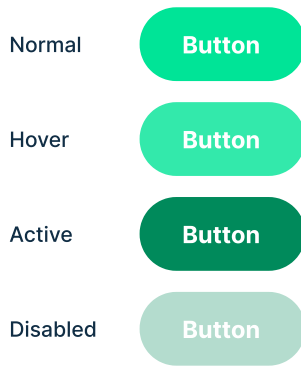

STYLE GUIDE

Brand Colors

Représente l'image de marque Sharesub

Natural Colors

Utilisé pour le texte et arrière plan

Interface Colors

Utilisé pour les éléments de l'interface

Typography

Style Name	Front Size	Line Height	Weight	Sample
t-l-72px(80px)-ExtraBold	72px	80px	ExtraBold	The quick brown fox jumps over the lazy dog
t5-32px(40px)-Bold	32px	40px	Bold	The quick brown fox jumps over the lazy dog
t6-24px(24px)-Regular	24px	24px	Regular	The quick brown fox jumps over the lazy dog
p4-16px(24px)-Medium	16px	24px	Medium	The quick brown fox jumps over the lazy dog
t4-36px(44px)-Black	36px	44px	Black	The quick brown fox jumps over the lazy dog

BUTTONS

Primary Button - Green - Big

Primary actions like contact, subscription, login.
height: 56px; padding: 16px 32px;

Primary Button - Blue - Big

Primary actions like contact, subscription, login.
height: 56px; padding: 16px 32px;