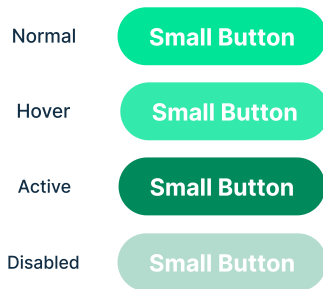

STYLE GUIDE

Brand Colors

Représente l'image de marque Sharesub

Natural Colors

Utilisé pour le texte et arrière plan

Interface Colors

Utilisé pour les éléments de l'interface

Typography

Style Name	Front Size	Line Height	Weight	Sample
t-l-72px(80px)-ExtraBold	72px	80px	ExtraBold	The quick brown fox jumps over the lazy dog
t5-32px(40px)-Bold	32px	40px	Bold	The quick brown fox jumps over the lazy dog
t6-24px(24px)-Regular	24px	24px	Regular	The quick brown fox jumps over the lazy dog
p4-16px(24px)-Medium	16px	24px	Medium	The quick brown fox jumps over the lazy dog
t4-36px(44px)-Black	36px	44px	Black	The quick brown fox jumps over the lazy dog

BUTTONS

Primary Button - Green - Big

Primary actions like contact, subscription, login.
height: 56px; padding: 16px 32px;

Primary Button - Blue - Big

Primary actions like contact, subscription, login.
height: 56px; padding: 16px 32px;

Primary Button - Dark - Big

Primary actions like contact, subscription, login.
height: 56px; padding: 16px 32px;

Primary Button - Green - Small

Primary actions like contact, subscription, login.
height: 44px; padding: 8px 24px;