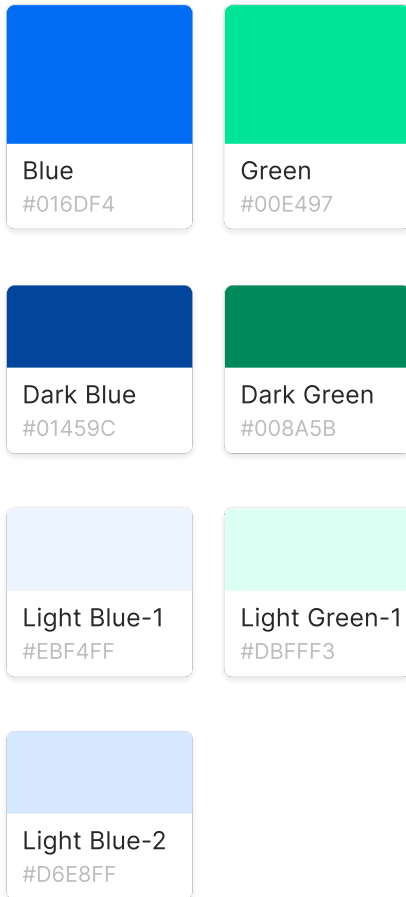

STYLE GUIDE

Brand Colors

Représente l'image de marque Sharesub

Natural Colors

Utilisé pour le texte et arrière plan

Interface Colors

Utilisé pour les éléments de l'interface

Typography

Style Name	Front Size	Line Height	Weight	Sample
t-l-72px(80px)-ExtraBold	72px	80px	ExtraBold	The quick brown fox jumps over the lazy dog
t5-32px(40px)-Bold	32px	40px	Bold	The quick brown fox jumps over the lazy dog
t6-24px(24px)-Regular	24px	24px	Regular	The quick brown fox jumps over the lazy dog
p4-16px(24px)-Medium	16px	24px	Medium	The quick brown fox jumps over the lazy dog
t4-36px(44px)-Black	36px	44px	Black	The quick brown fox jumps over the lazy dog

BUTTONS

Primary Button - Green - Big

Primary actions like contact, subscription, login.
height: 56px; padding: 16px 32px;

Primary Button - Blue - Big

Primary actions like contact, subscription, login.
height: 56px; padding: 16px 32px;

Primary Button - Dark - Big

Primary actions like contact, subscription, login.
height: 56px; padding: 16px 32px;

Primary Button - Green - Small

Primary actions like contact, subscription, login.
height: 44px; padding: 8px 24px;