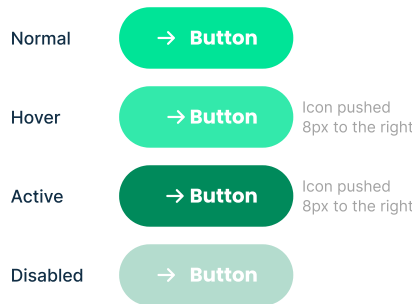

BUTTONS

Primary Button - Green - Big

Primary actions like contact, subscription, login.
height: 56px; padding: 16px 32px;

Primary Button - Blue - Big

Primary actions like contact, subscription, login.
height: 56px; padding: 16px 32px;

Primary Button - Dark - Big

Primary actions like contact, subscription, login.
height: 56px; padding: 16px 32px;

Primary Button - Green - Small

Primary actions like contact, subscription, login.
height: 44px; padding: 8px 24px;

Primary Button - Icon Left

Primary actions like with icon
height: 56px; padding: 16px 32px;

Primary Button - Icon Right

Primary actions like with icon
height: 56px; padding: 16px 32px; icon pushed 8px to the right

Category selector

To filter subscription per category

Category selector (Share flow)

Choose a category for your subscription to be shared

BUTTONS

Favorite services

To quickly see a list of the most subscribed services