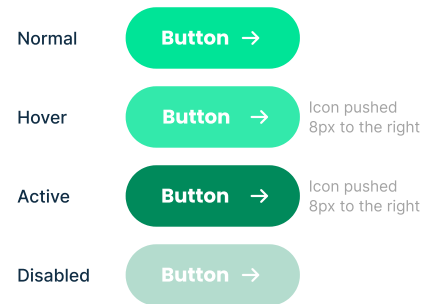

BUTTONS

Primary Button - Green - Big

Primary actions like contact, subscription, login.
height: 56px; padding: 16px 32px;

Primary Button - Blue - Big

Primary actions like contact, subscription, login.
height: 56px; padding: 16px 32px;

Primary Button - Dark - Big

Primary actions like contact, subscription, login.
height: 56px; padding: 16px 32px;

Primary Button - Green - Small

Primary actions like contact, subscription, login.
height: 44px; padding: 8px 24px;

Primary Button - Icon Left

Primary actions like with icon
height: 56px; padding: 16px 32px;

Primary Button - Icon Right

Primary actions like with icon
height: 56px; padding: 16px 32px; icon pushed 8px to the right

Category selector

To filter subscription per category

Category selector (Share flow)

Choose a category for your subscription to be shared

BUTTONS

Favorite services

To quickly see a list of the most subscribed services