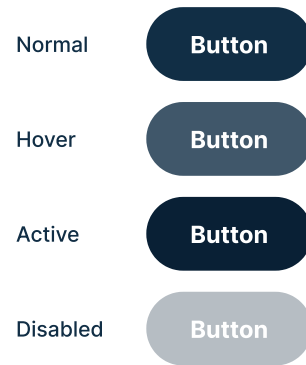

STYLE GUIDE

Brand Colors

Représente l'image de marque Sharesub

Natural Colors

Utilisé pour le texte et arrière plan

Interface Colors

Utilisé pour les éléments de l'interface

Typography

Style Name	Front Size	Line Height	Weight	Sample
t-l-72px(80px)-ExtraBold	72px	80px	ExtraBold	The quick brown fox jumps over the lazy dog
t5-32px(40px)-Bold	32px	40px	Bold	The quick brown fox jumps over the lazy dog
t6-24px(24px)-Regular	24px	24px	Regular	The quick brown fox jumps over the lazy dog
p4-16px(24px)-Medium	16px	24px	Medium	The quick brown fox jumps over the lazy dog
t4-36px(44px)-Black	36px	44px	Black	The quick brown fox jumps over the lazy dog

BUTTONS

Primary Button - Green - Big

Primary actions like contact, subscription, login.
height: 56px; padding: 16px 32px;

Primary Button - Blue - Big

Primary actions like contact, subscription, login.
height: 56px; padding: 16px 32px;

Primary Button - Dark - Big

Primary actions like contact, subscription, login.
height: 56px; padding: 16px 32px;

Primary Button - Green - Small

Primary actions like contact, subscription, login.
height: 44px; padding: 8px 24px;